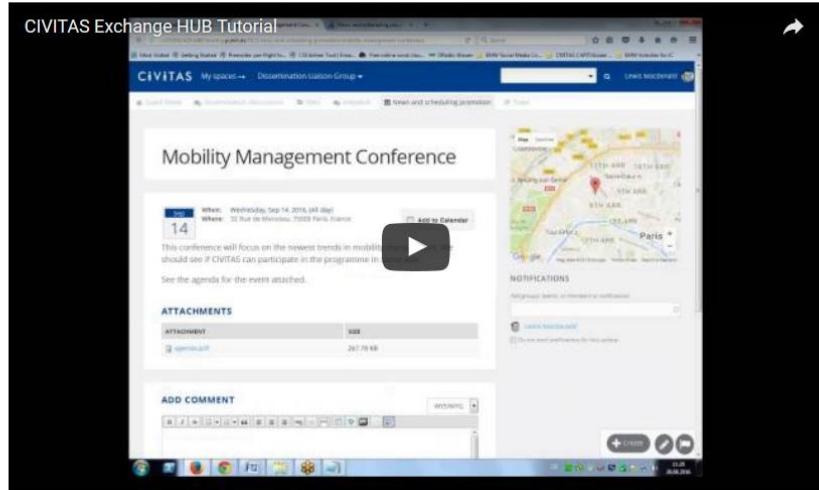

WELCOME ON THE CIVITAS SATELLITE EXCHANGE HUB !

The CIVITAS Exchange Hub allows communities under the CIVITAS umbrella to work in an online environment where they can coordinate efforts and share information together. It centralises all your discussions and documents. The Exchange Hub allows you to connect, interact, and work with CIVITAS colleagues in different cities, companies and countries.

If you are logging in for the first time, consult the [FAQs](#) for some quick information about the Hub.

TUTORIAL

Tweets by @CIVITAS_EU

2020 CIVITAS **CIVITAS Initiative @CIVITAS_EU**
CIVITAS quote: Provision of travel information helps to move people from cars to public transport!

CIVITAS & Environment
“By examining two regional level based information websites in Italy providing travel and other status information on bus and rail services, a study [shows](#) suggests that provision of travel information can help encourage mode shift, with one forecast suggesting 18% shift from car to public transport!”

2020 CIVITAS **CIVITAS Initiative @CIVITAS_EU**
#CIVITASAwards2016 The winner of Public Participation is Bologna!

MY SPACES ?

ALL SPACES ?

- **CIVINETs**
  Request group membership

- **CIVITAS 2020 Coordination**
  Request group membership

- **Dissemination Liaison Group**
  Request group membership

- **Evaluation Coordination Group**
  Request group membership

- **Evaluation Liaison Group**
  Request group membership

- **P2P Exchanges**
  Request group membership

- **Thematic Groups**
  Request group membership